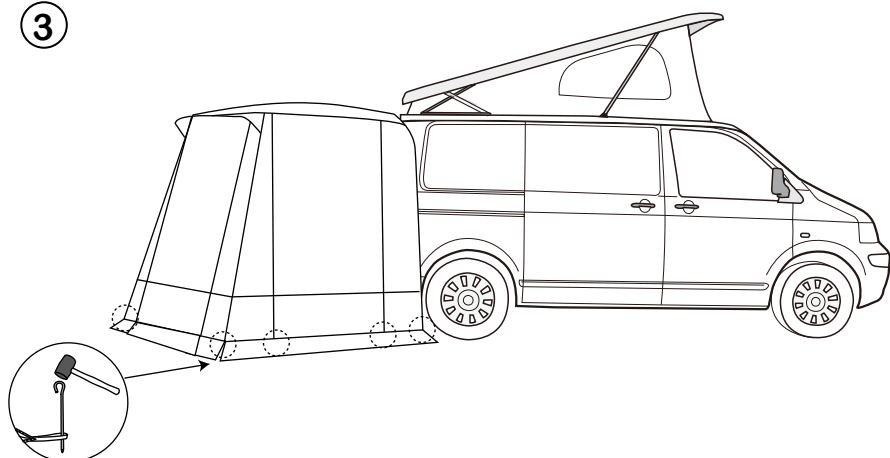

# SET UP INSTRUCTION FOR COMET

Flysheet

Porch Pole X 2pcs

Guy Rope X 6pcs

Plastic Peg 16pcs

①

②

③