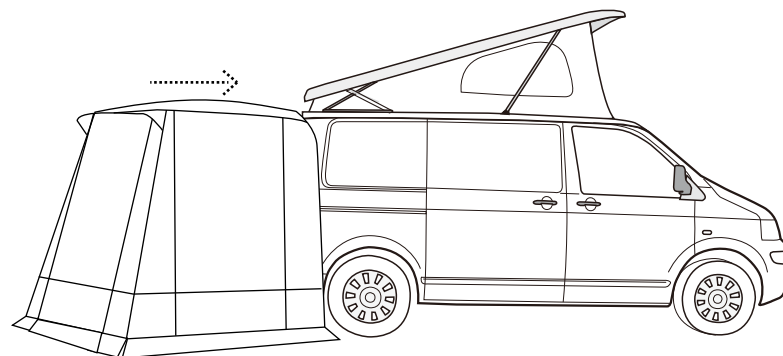

# SET UP INSTRUCTION FOR COMET

Flysheet

Porch Pole X 2pcs

Guy Rope X 6pcs

Plastic Peg 16pcs

①

②

③